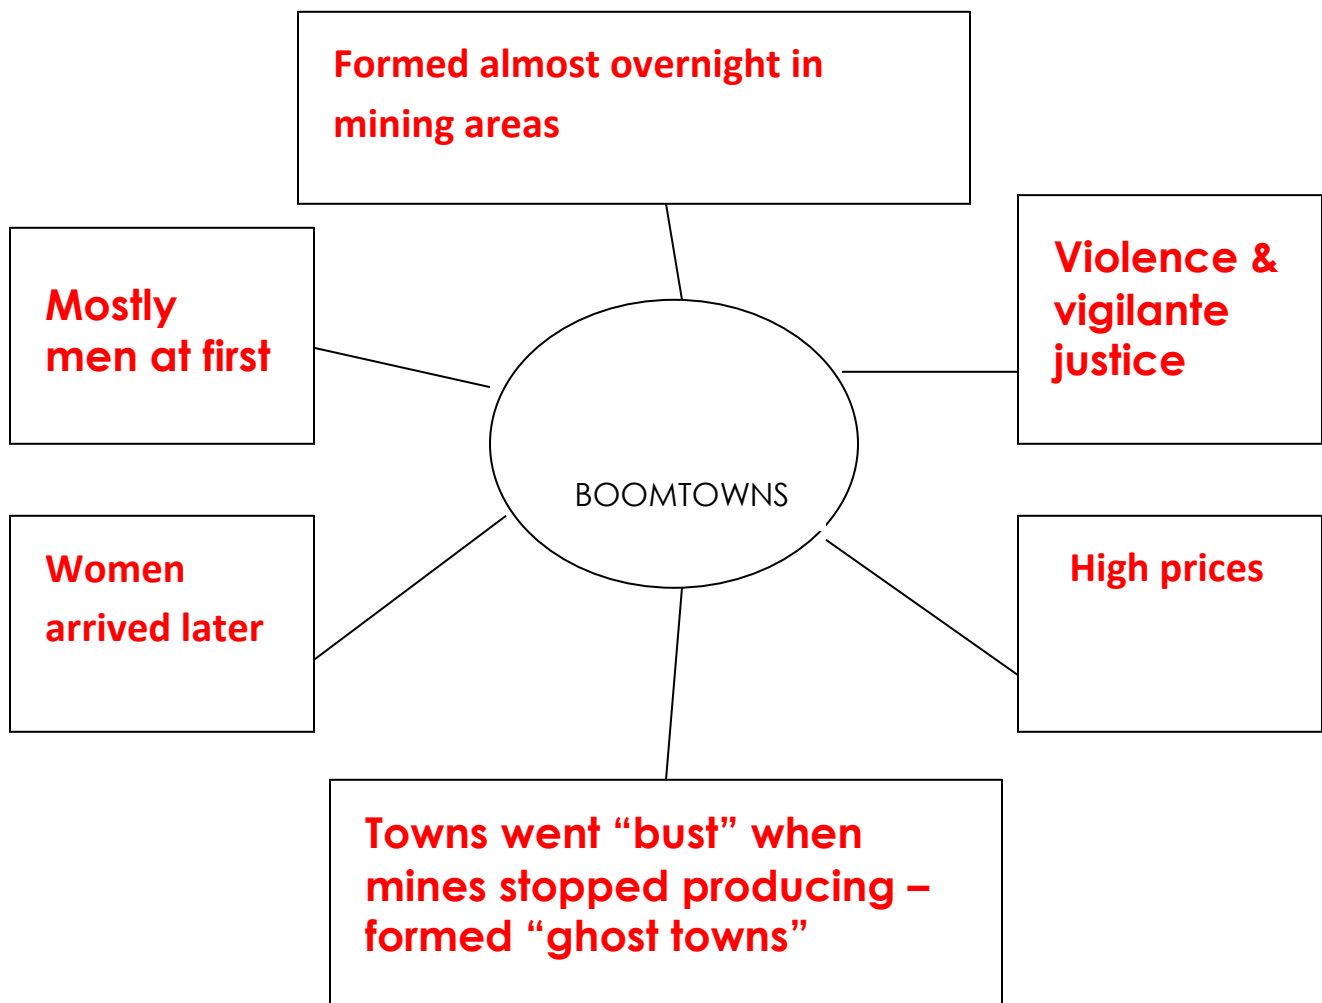

## Notes 15.1

Pike's Peak	<b>Discovery of gold on this mountain led to gold rush in Colorado</b>
Comstock Lode	<b>Large silver mine in Nevada</b>
Promontory Summit	<b>Place in Utah where Transcontinental Railroad was connected</b>

## CATTLE RANCHING

**Open Range Ranching** – cattle roam free; brands used to identify cattle

**Cow Towns**- towns that were distribution points for cattle shipping

**Long Drive** – cowboys herded cattle to cow towns like Abilene and Dodge City to ship to eastern markets

### END OF CATTLE KINGDOM –

- \* hard winter killed many cattle
- \*overgrazing depleted grasslands
- \*surplus o beef caused price to fall
- \* Barbed wire fencing

### New Methods

- \*sodbusters – had to use steel plows to break tough ground
- \*dry farming – deep planting to get most moisture from soil
- \* irrigation – windmills to pump water